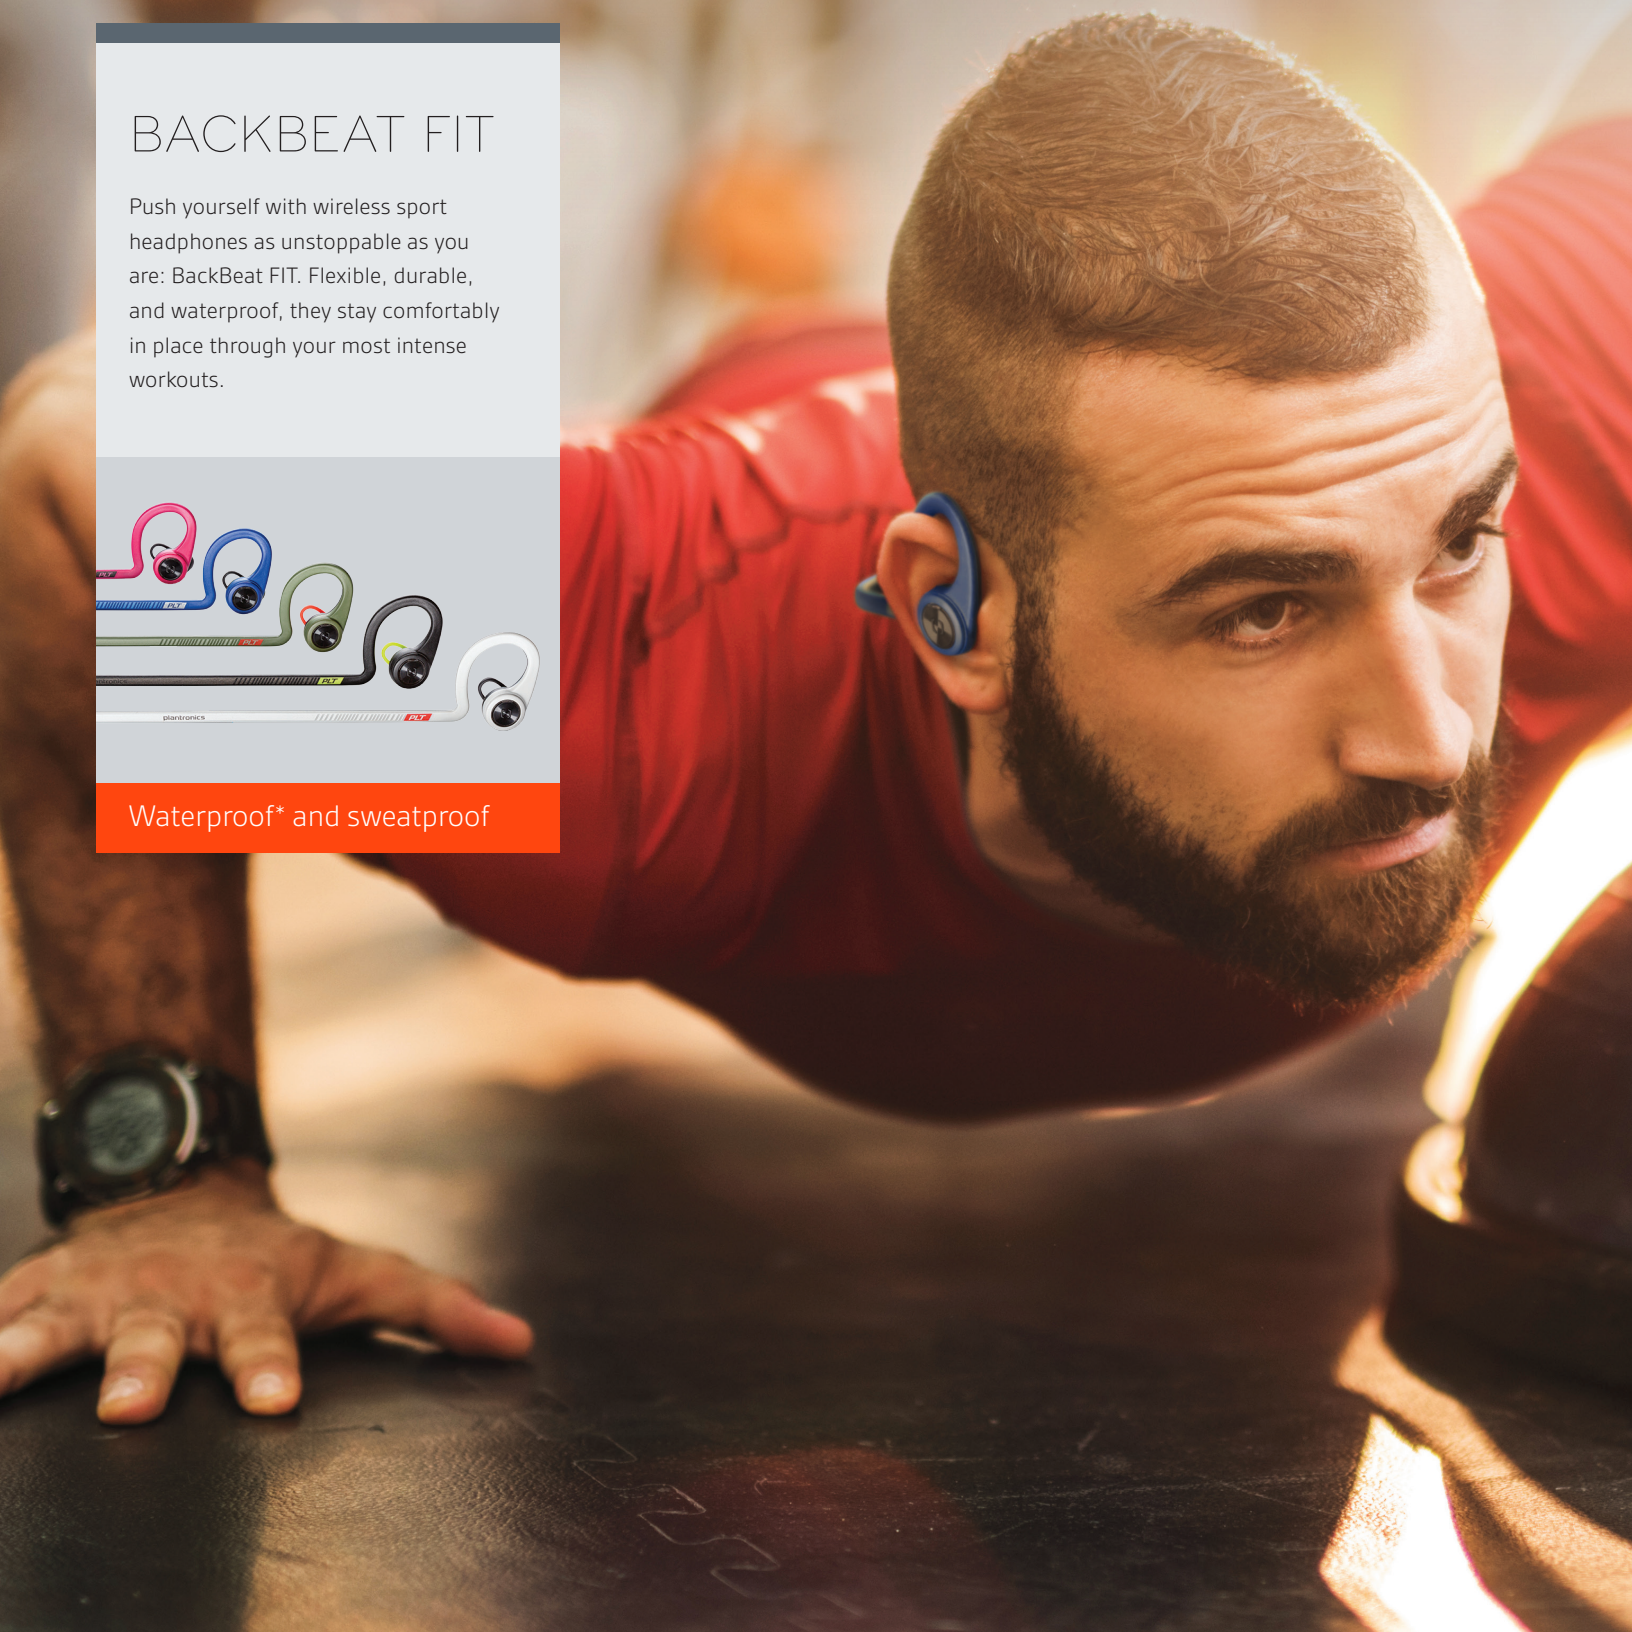

No wires. No limits.
No excuses.

BACKBEAT FIT

Push yourself with wireless sport headphones as unstoppable as you are: BackBeat FIT. Flexible, durable, and waterproof, they stay comfortably in place through your most intense workouts.

Waterproof* and sweatproof

BACKBEAT FIT

Flexible neckband design

Easy-access on-ear controls

Rich, immersive audio

FEATURES

- Stability and comfort with a behind-the-ear design and soft flexible neckband
- Hear your music and your surroundings with the open eartip design, while the reflective finish adds nighttime visibility
- Waterproof* design that meets the IP57 rating plus sweatproof nano-coating
- Get through the day's challenge with a 15-minute quick charge for a full hour of listening
- Always know how much play time you have left with battery life voice alerts
- Control your calls and music without changing your pace using the on-ear buttons
- Enjoy the full range of your music with rich bass response, natural mid-tones and crisp highs
- Eight-device memory for easier switching between Bluetooth® devices
- Wireless firmware and voice alert language updates, including Bluetooth device switching functionality using free Plantronics mobile app